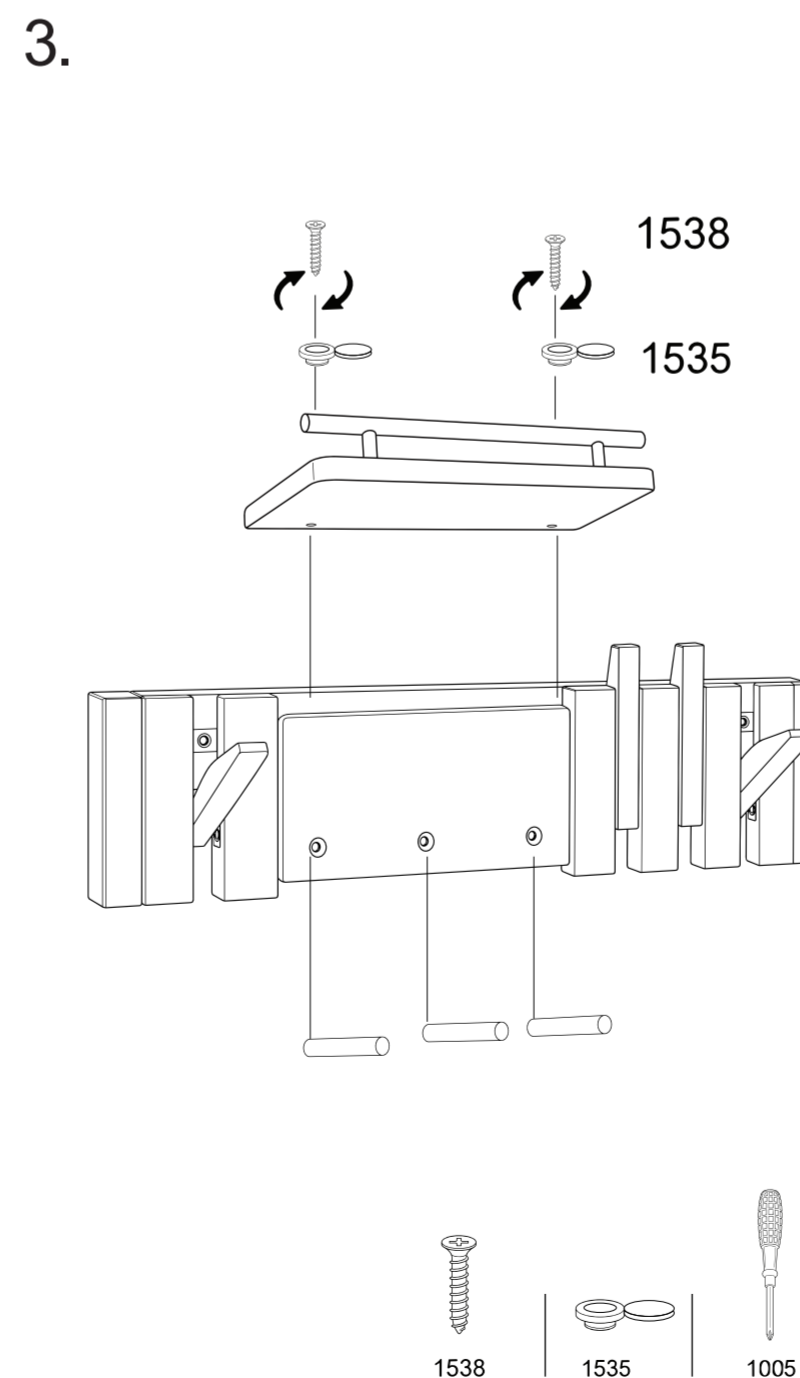

MAX LOAD: The maximum total load capacity is 11.34KG (25 lbs) when properly mounted on a solid wall. Distribute weight evenly. Do not overload.

SUPPORT: Missing parts or installation issues? Please contact us at Arcberg-europe@hotmail.com before returning the item.

DO NOT mount on Plaster / Gypsum wall DO NOT mount on Thin wall

2

7 hooks

9 hooks

Supplementary Materials

3

375.1

4