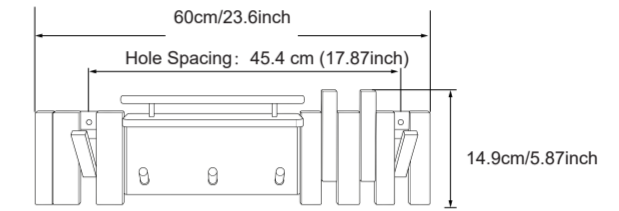

375.1 mmX195.7 mm

PIANO KEY SHELF

ARCWEISSO

195.7

Scan to watch the installation video

1

WARNING!

Screws and wall plugs for solid walls are included. Assess the suitability of your wall to ensure it will withstand the forces generated. If mounting to a different wall type, you must use screws and plugs suitable for your specific wall structure and the intended load. If you are uncertain, seek professional advice. Read and follow each step of the instructions carefully.

Check for and avoid hidden electrical wires or plumbing behind the wall before drilling.

Note: The package includes only the listed hardware; tools shown in the tutorial (such as a power drill, pencil, and hammer) are not included and must be prepared by yourself.

MAX LOAD: The maximum total load capacity is 11.34KG (25 lbs) when properly mounted on a solid wall. Distribute weight evenly. Do not overload.

SUPPORT: Missing parts or installation issues? Please contact us at Arcberg-europe@hotmail.com before returning the item.

DO NOT mount on Plaster / Gypsum wall DO NOT mount on Thin wall

2

7 hooks

9 hooks

Supplementary Materials

3

375.1

4

5

6