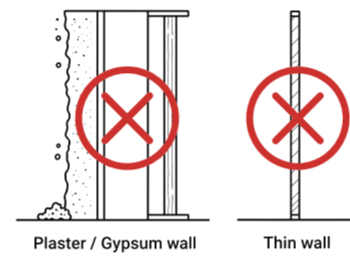

WARNING!

Screws and wall plugs for solid walls are included. Assess the suitability of your wall to ensure it will withstand the forces generated. If mounting to a different wall type, you must use screws and plugs suitable for your specific wall structure and the intended load. If you are uncertain, seek professional advice. Read and follow each step of the instructions carefully.

Check for and avoid hidden electrical wires or plumbing behind the wall before drilling.

Note: The package includes only the listed hardware; tools shown in the tutorial (such as a power drill, pencil, and hammer) are not included and must be prepared by yourself.

MAX LOAD: The maximum total load capacity is 11.34KG (25 lbs) when properly mounted on a solid wall. Distribute weight evenly. Do not overload.

SUPPORT: Missing parts or installation issues? Please contact us at Arcberg-europe@hotmail.com before returning the item.

DO NOT mount on Plaster / Gypsum wall DO NOT mount on Thin wall

2