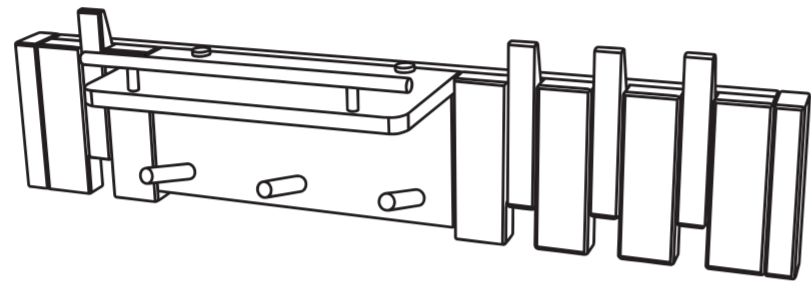

375.1 mmX195.7 mm

PIANO KEY SHELF

ARCWEISSO

195.7

Scan to watch the installation video

1

WARNING!

Screws and wall plugs for solid walls are included. Assess the suitability of your wall to ensure it will withstand the forces generated. If mounting to a different wall type, you must use screws and plugs suitable for your specific wall structure and the intended load. If you are uncertain, seek professional advice. Read and follow each step of the instructions carefully.

MAX LOAD: The maximum total load capacity is 11.34KG (25 lbs) when properly mounted on a solid wall. Distribute weight evenly. Do not overload.

SUPPORT: Missing parts or installation issues? Please contact us at Arcberg-europe@hotmail.com before returning the item.